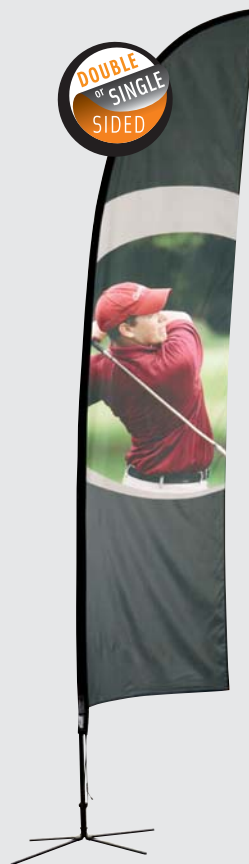

WING BANNERS

X - LARGE

- 6.7 m (21' 12")*
- 0.7 m (2' 4")
- 5.0 kg (11 lb)

LARGE

- 5.3 m (17' 5")*
- 0.7 m (2' 4")
- 4.3 kg (9.5lb)

MEDIUM

- 4.0 m (13' 2")*
- 0.7 m (2' 4")
- 2.4 kg (5.3 lb)

SMALL

- 2.7 m (8' 10")*
- 0.7 m (2' 4")
- 1.7 kg (3.8 lb)

* Standing height off a universal base

Wing Banners are great for indoor and outdoor use and are available in a range of sizes.

Wing Banners are now available in our uniquely engineered fabric to give the option of printing single or double sided. The innovative rotating mechanism allows them to 'feather' out the wind and they are effective individually or in a cluster.

These Banners come with a standard metal stake and are also compatible with our other hardware. The complete unit is supplied

MEDIUM FEATHER BANNER