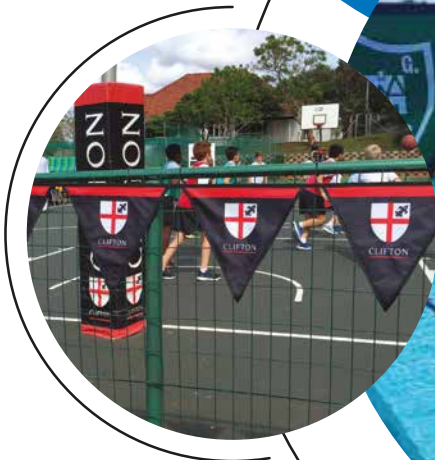

BUNTING

SIZE OPTIONS

- Pendant: 0.33m(w) x 0.33m(h)
- Square: 0.3m(w) x 0.3m(h)

SPECS:

- Custom lengths dependent on your event requirements
- Square or triangular shaped pendants
- Single or double-sided print
- Edges are reinforced with polytwill
- White or black binding
- 100gsm - Woven Polyester Blockout